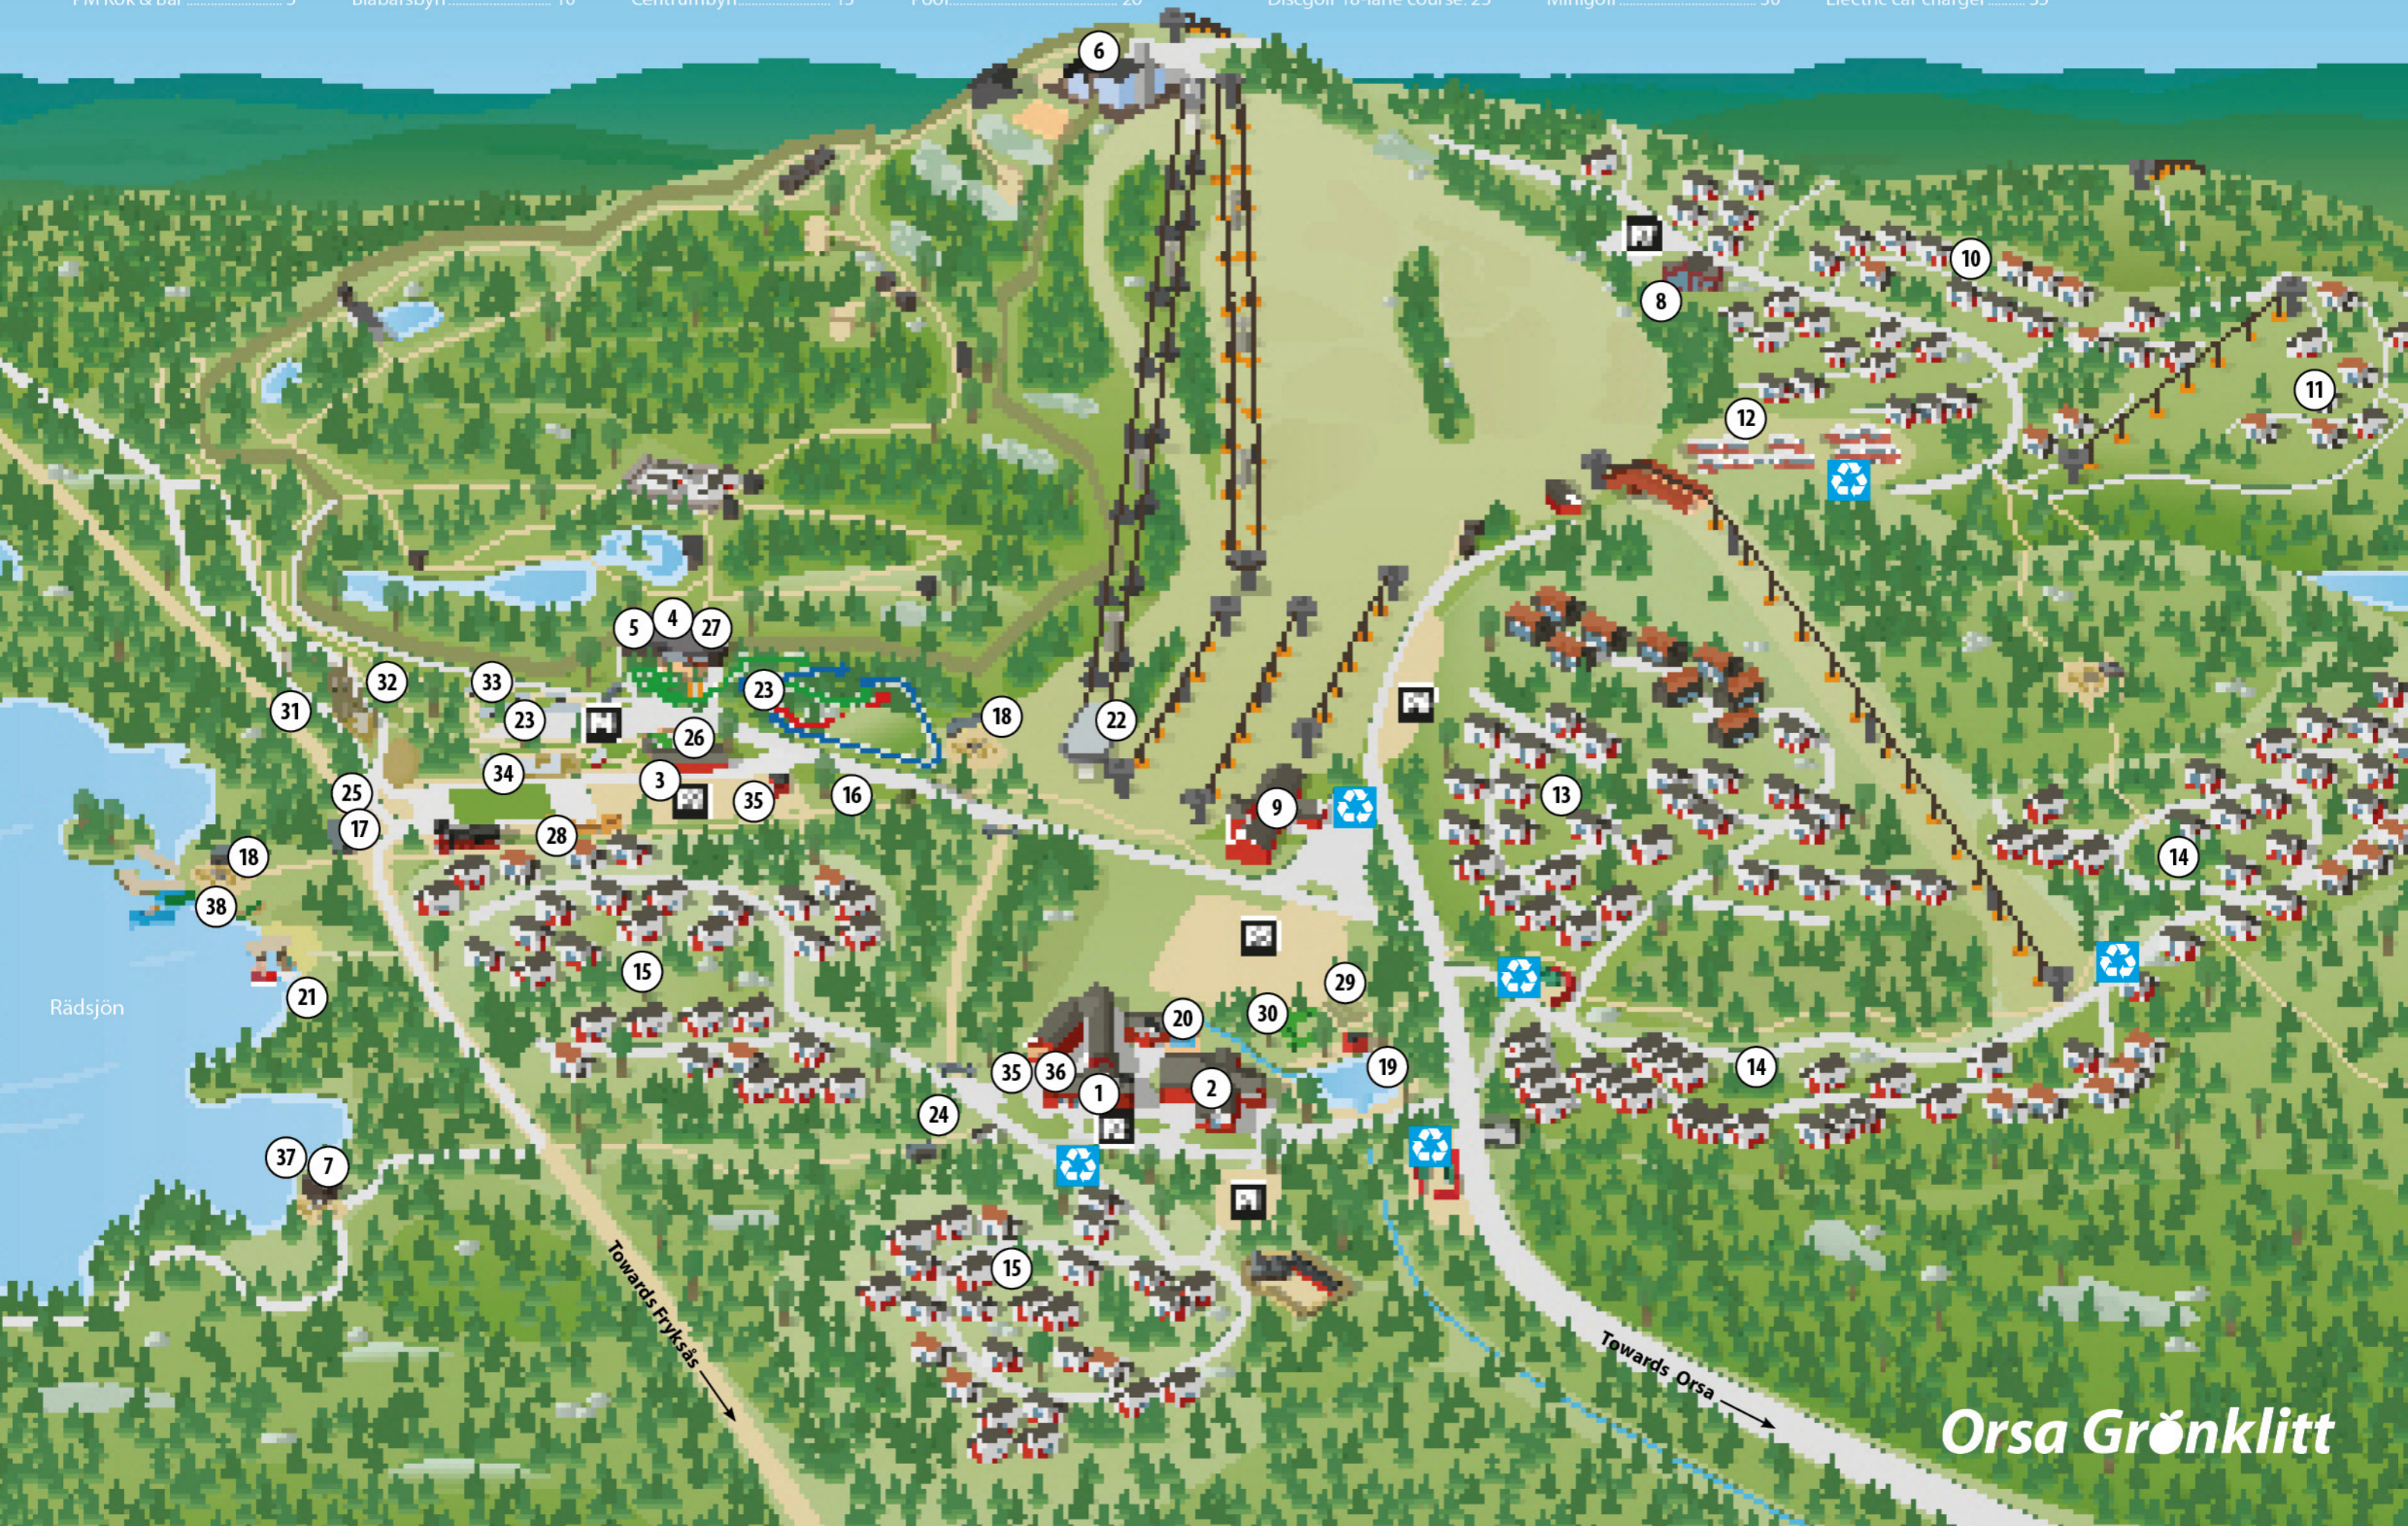

Guest Center..... 1	Toppstugan ..... 6	Skogsbyn..... 11	Quick stop ..... 16	Beach..... 21	Ball sports area ..... 26	Motor skills course..... 31	Grocery store..... 36
Ugglan & Björnen ..... 2	Rädsjöstugan ..... 7	Camping ..... 12	Trail Connecting Point ..... 17	Toppliften ..... 22	X-GYM..... 27	Flowtrail ..... 32	Sauna Raft..... 37
Activity Center ..... 3	Limbygården..... 8	Toppbyn..... 13	Barbecue areas ..... 18	Climbing park..... 23	Outdoor gym ..... 28	Skills Trail..... 33	Dog bath ..... 38
Mötestorget..... 4	Grönklittsgården..... 9	Rovdjursbyn..... 14	Put- and take pond..... 19	Discgolf 9-lane course .. 24	Boulbana ..... 29	Skills Area..... 34	
PM Kök & Bar ..... 5	Blåbärsbyn ..... 10	Centrumbyn..... 15	Pool..... 20	Discgolf 18-lane course. 25	Minigolf..... 30	Electric car charger..... 35	

**Orsa Grönklitt**